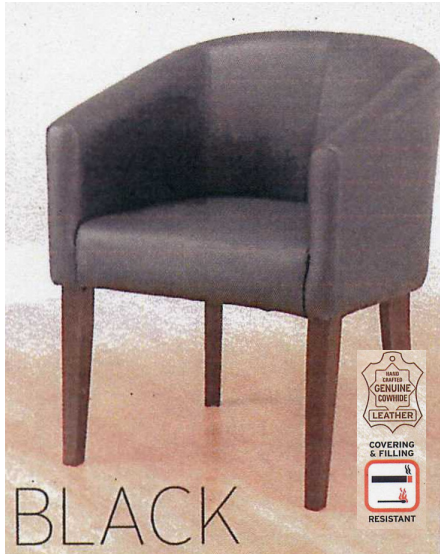

## AVA tub chair

Comfortable leather chair, with exposed timber legs. Available as follows:  
 Black with dark legs  
 Chocolate with dark Legs  
 Chocolate with natural legs  
 White with natural legs

## HELEN tub chair and two seaters

Tub chairs made with full skirting to Floor on sides and back. Available in 6 solid & 2 printed suede colours; and black leather.

- **Other fabric finishes can be organised as per request**