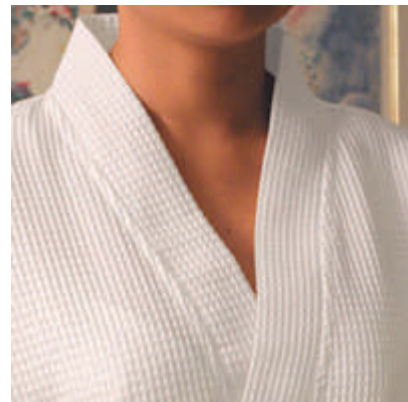

BATH ROBES

Elegant Bath Robe

The Elegant Bath Robe range is a superior heavy weight, long wearing robe. Made from 100% durable cotton. Some styles have piped and lace trimming, which gives these bath robes their expensive look at an affordable price. Enjoy the soft comfort and pleasure that wearing an Elegant Bath Robe will bring you for many years to come.

Available in One Size fits all.

Waffle Bath Robe

Indulge yourself in this waffle bathrobe made from 100% cotton with beautiful colours and designs. A generous styling allows for one size fits all. A well designed hanging tag adds to the convenience of this bathroom necessity.

Available in One Size fits all

HOTEL SLIPPERS

Quality Hotel Slippers are available to match Bathrobes

Many 5 Star International hotels have been using this product because of its perfect balance of price and performance. Slippers are available both in Closed