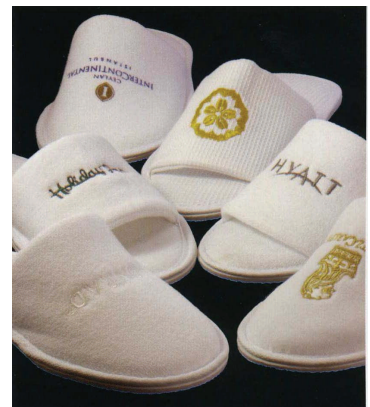

BATH ROBES

Elegant Bath Robe

The Elegant Bath Robe range is a superior heavy weight, long wearing robe. Made from 100% durable cotton. Some styles have piped and lace trimming, which gives these bath robes their expensive look at an affordable price. Enjoy the soft comfort and pleasure that wearing an Elegant Bath Robe will bring you for many years to come.

Available in One Size fits all.

Waffle Bath Robe

Indulge yourself in this waffle bathrobe made from 100% cotton with beautiful colours and designs. A generous styling allows for one size fits all. A well designed hanging tag adds to the convenience of this bathroom necessity.

Available in One Size fits all

HOTEL SLIPPERS

Quality Hotel Slippers are available to match Bathrobes

Many 5 Star International hotels have been using this product because of its perfect balance of price and performance. Slippers are available both in Closed